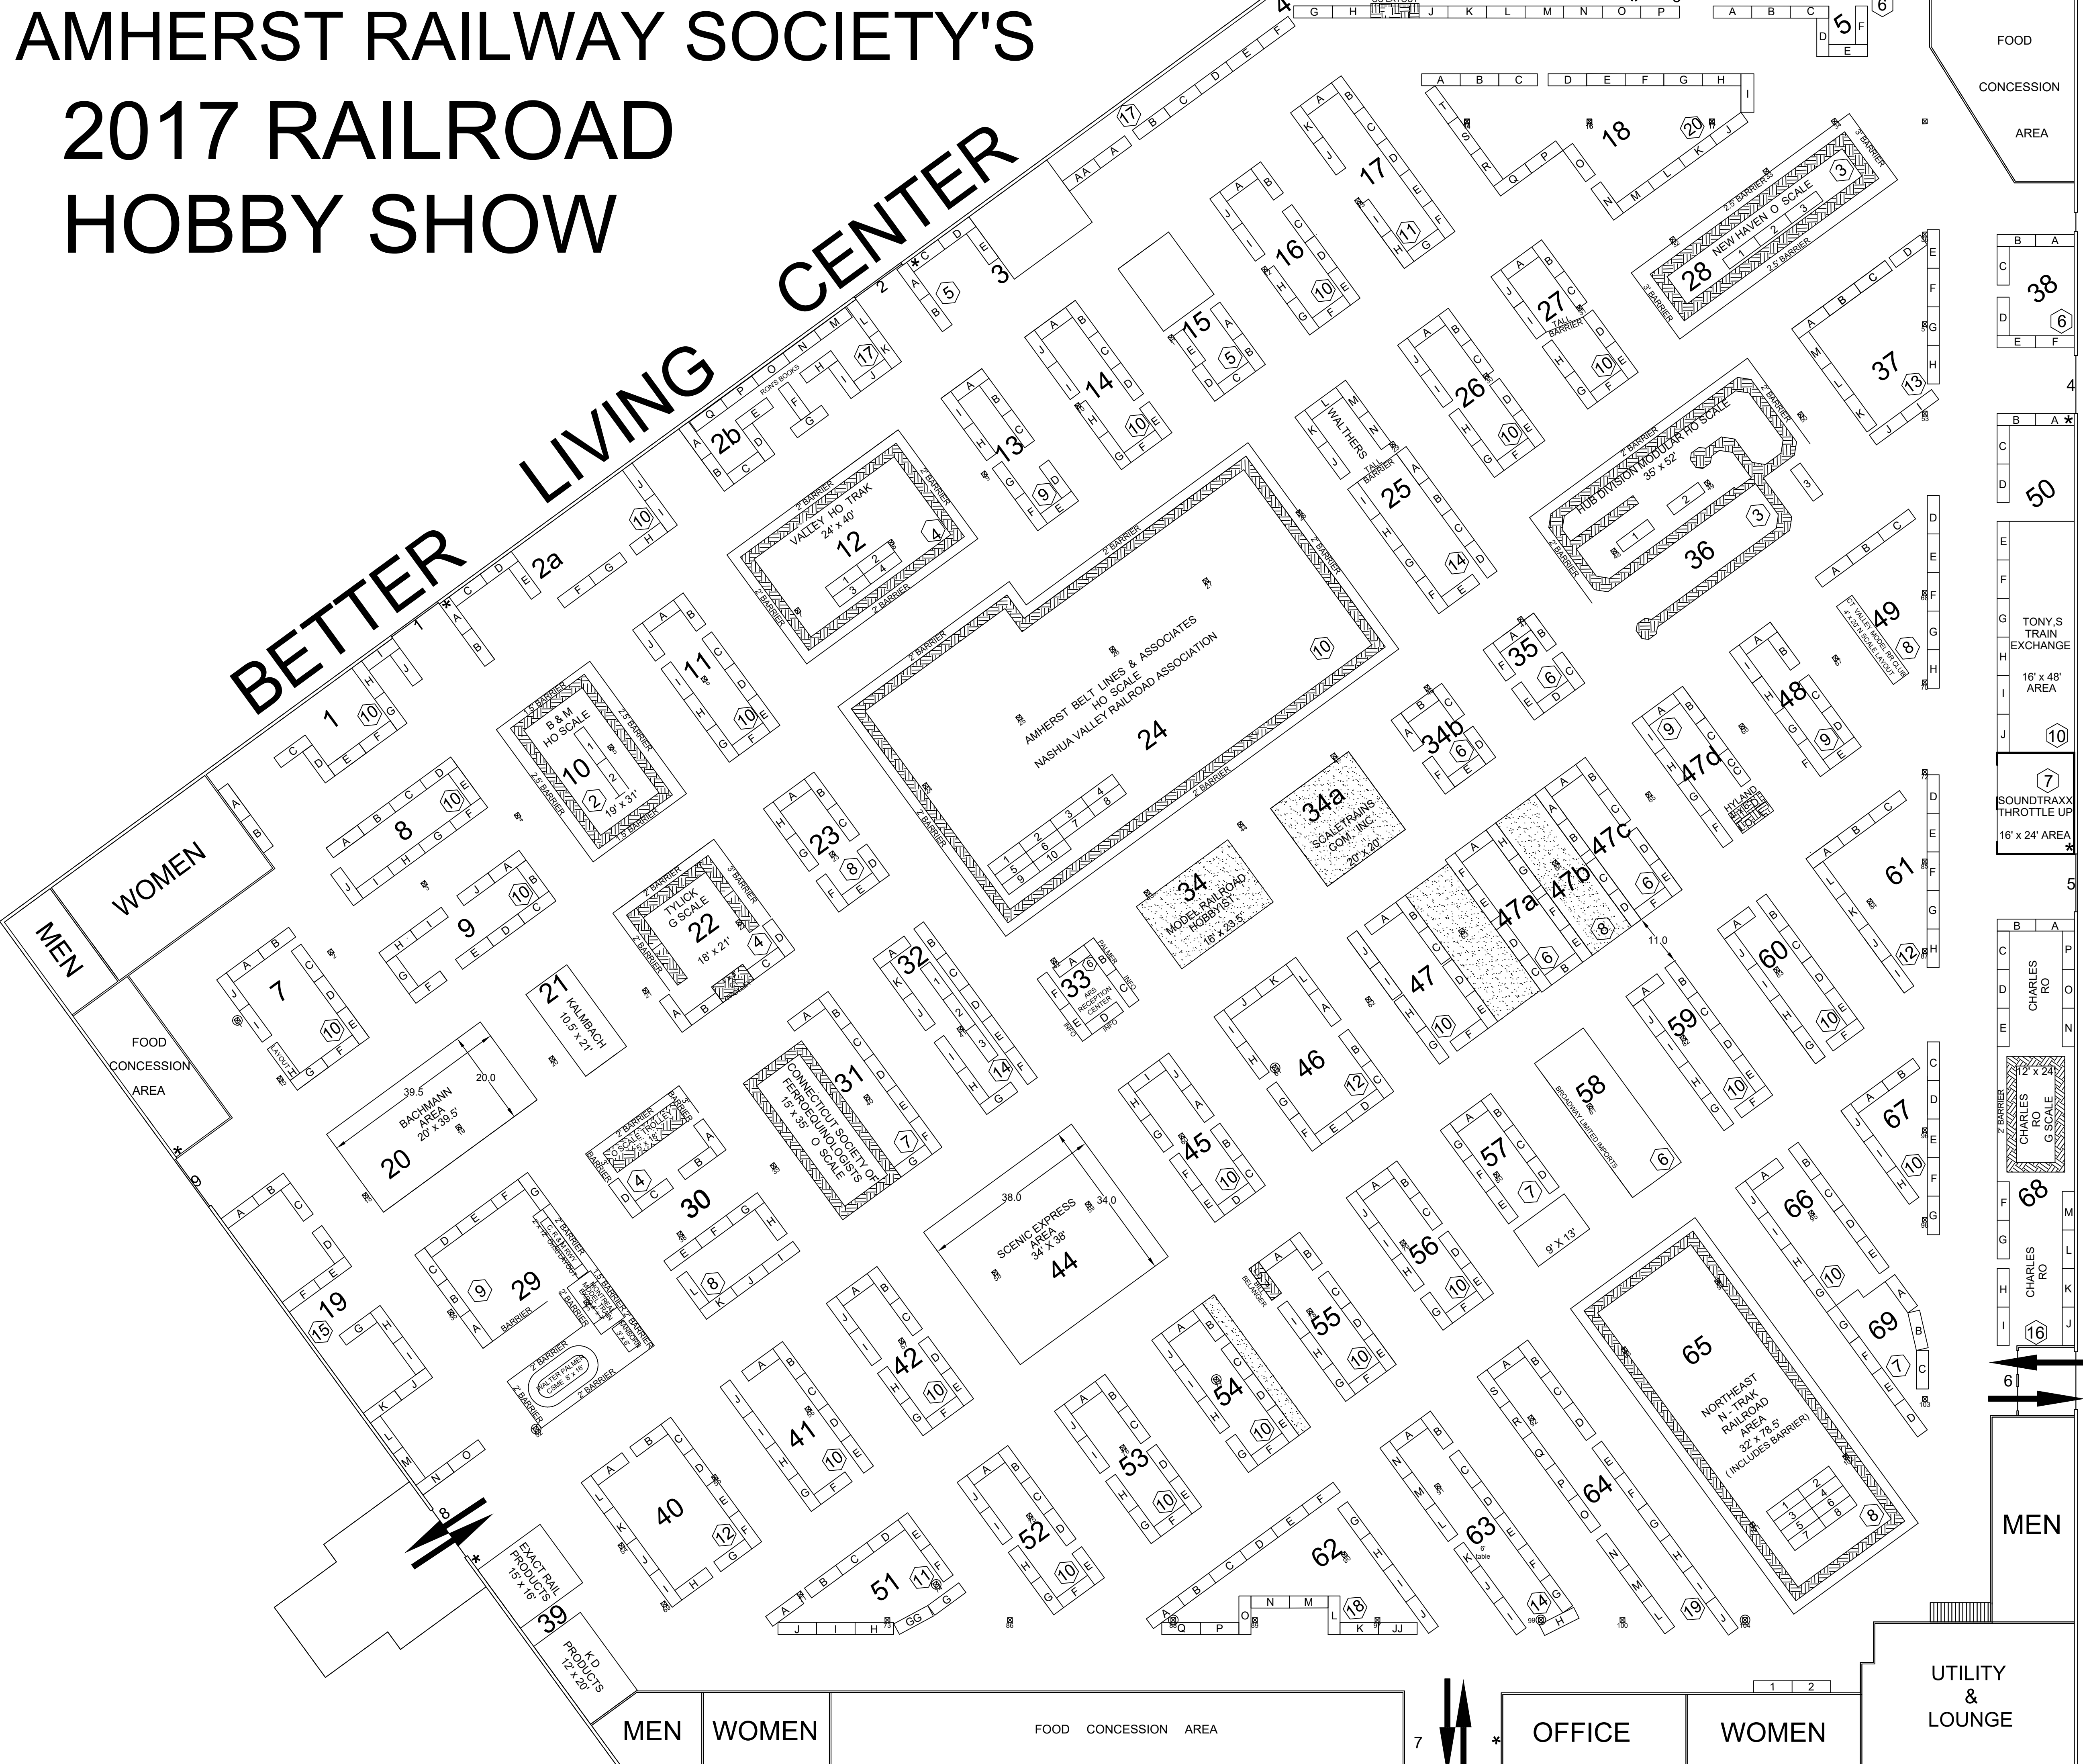

AMHERST RAILWAY SOCIETY'S 2017 RAILROAD HOBBY SHOW

FLOOR PLANS

ORIGINAL SCALE: 1/16 INCH = 1 FOOT

LEGEND FOR ALL BUILDINGS

- 45 = Section
- (21) = Tables per Section
- * = Fire Alarm Location
- ⊗ = Column With Fire Extinguisher
- ↔ = Public Entry & Exit

RELATIVE BUILDING LOCATION

STROH BUILDING

YOUNG BUILDING