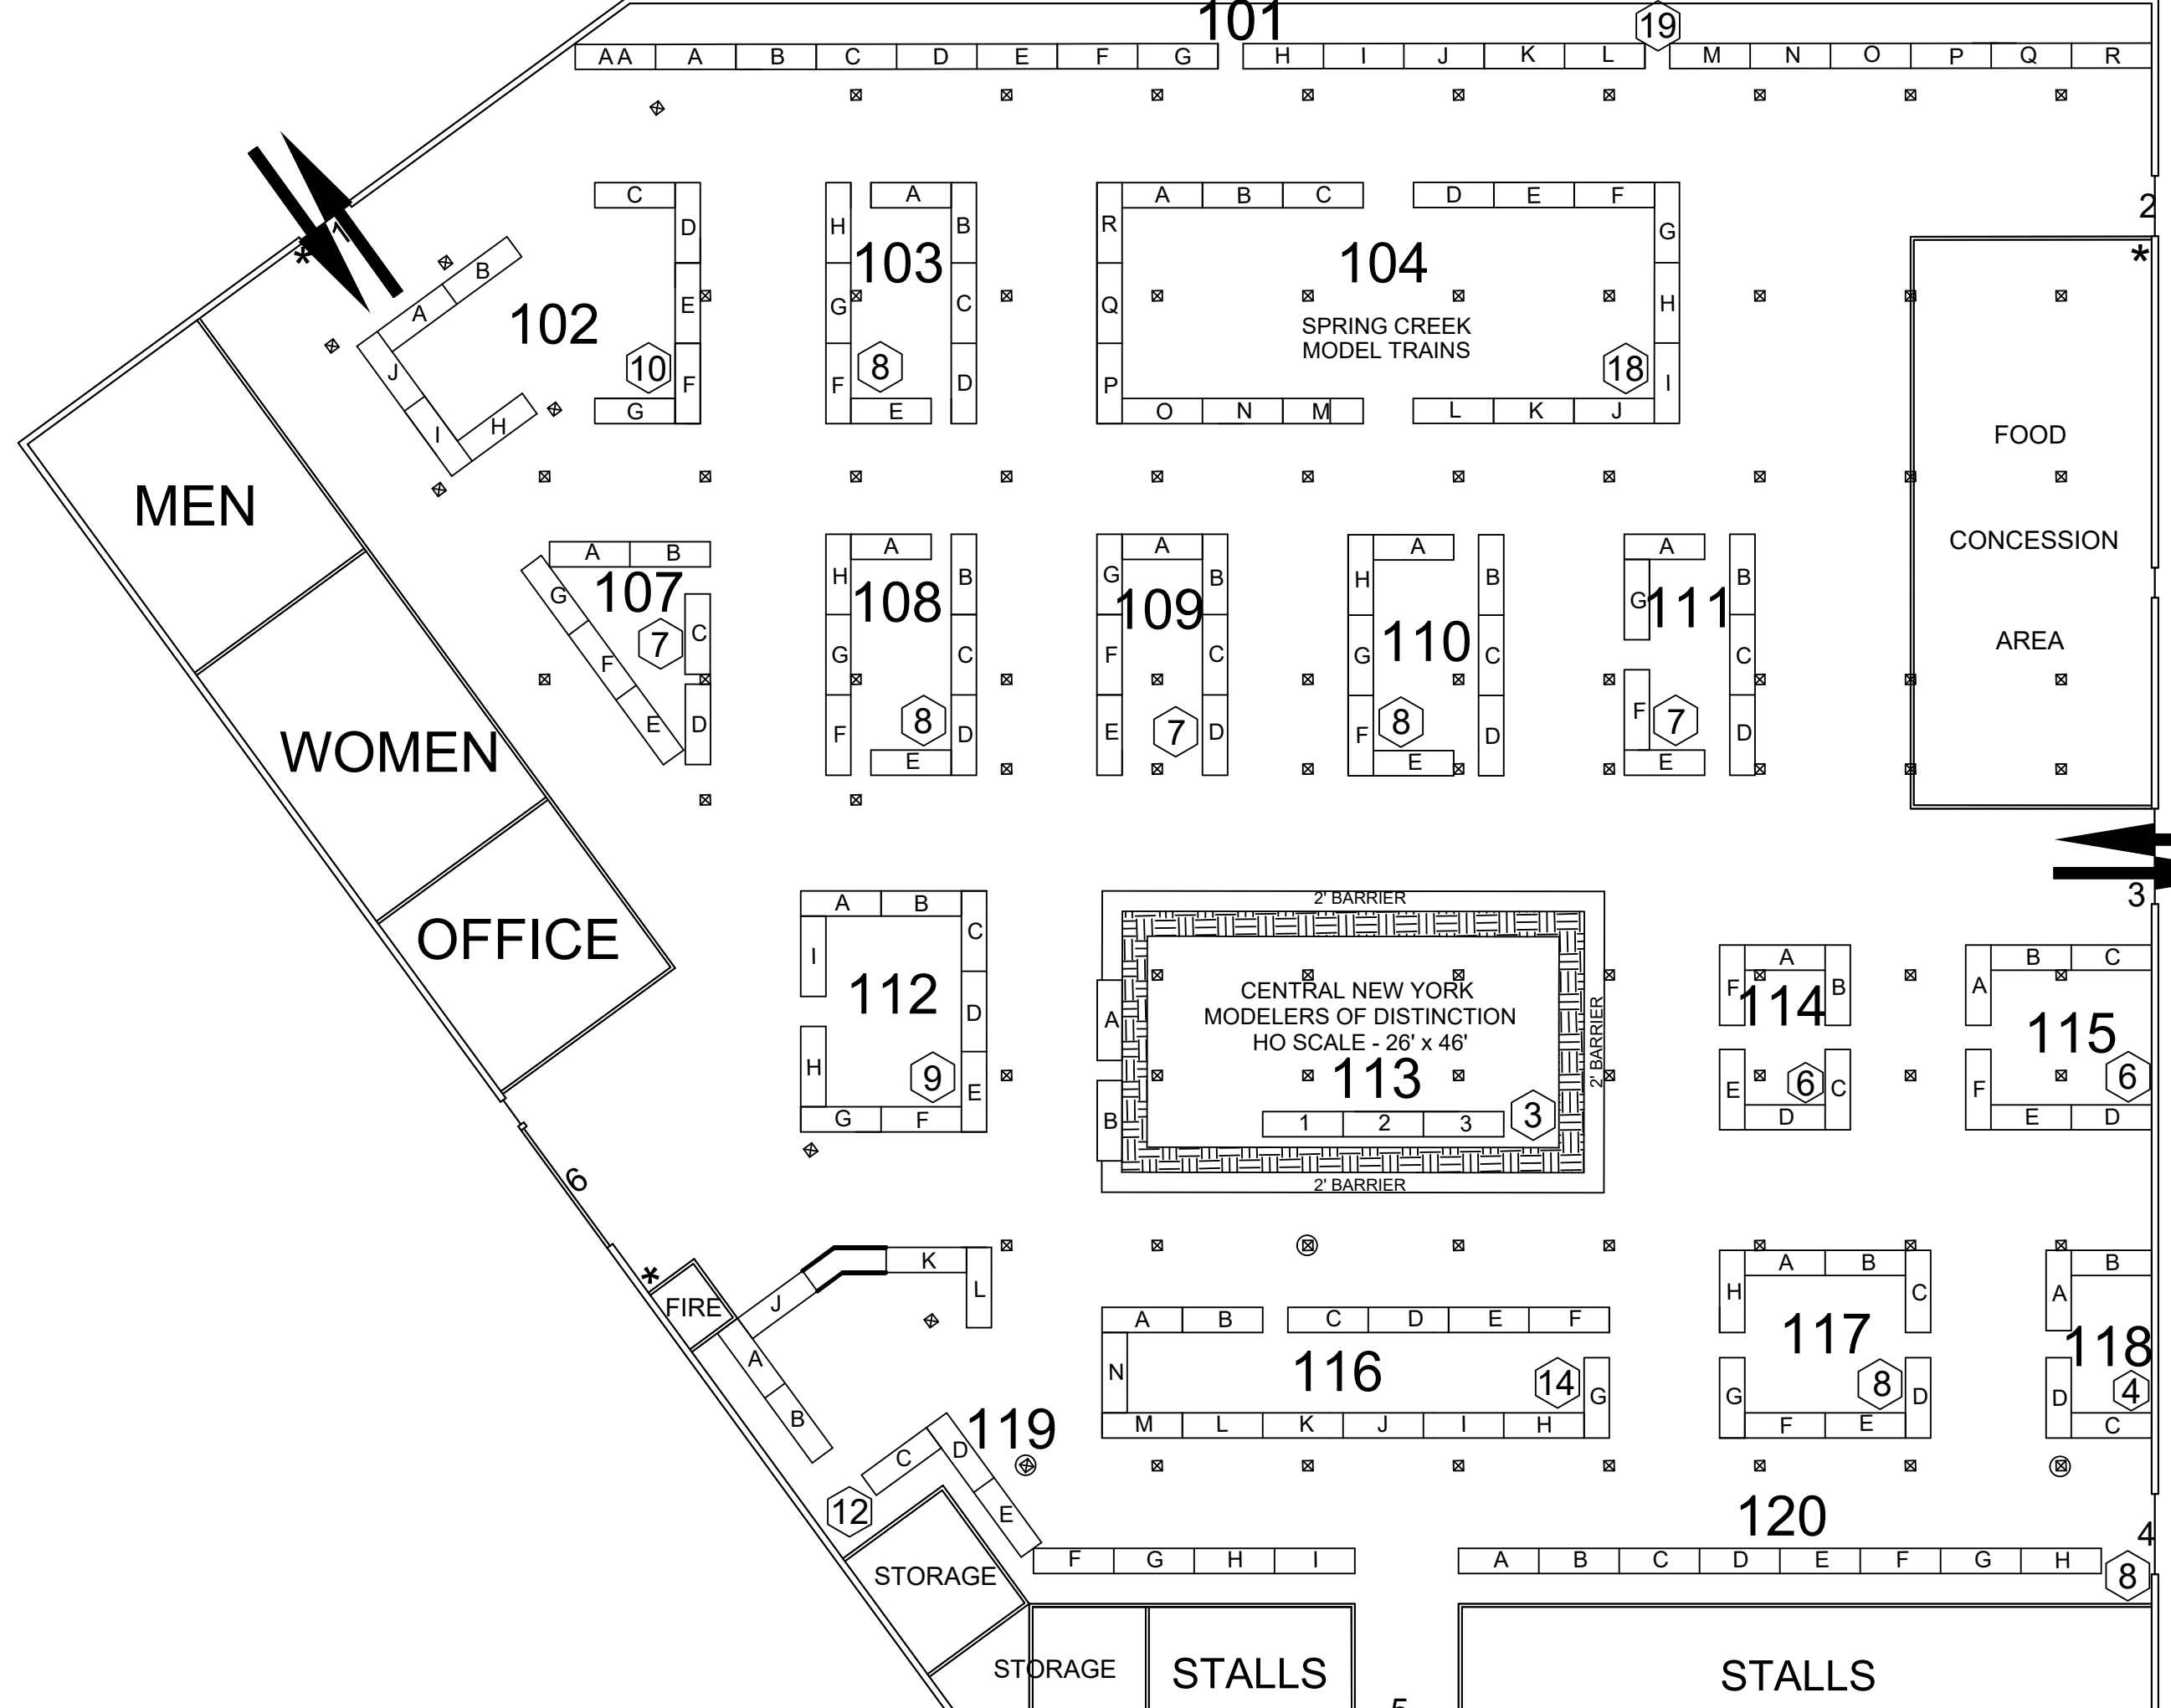

AMHERST RAILWAY SOCIETY'S 2017 RAILROAD HOBBY SHOW

FLOOR PLANS

ORIGINAL SCALE: 1/16 INCH = 1 FOOT

LEGEND FOR ALL BUILDINGS

- 45 = Section
- (21) = Tables per Section
- * = Fire Alarm Location
- ⊗ = Column With Fire Extinguisher
- ↔ = Public Entry & Exit

RELATIVE BUILDING LOCATION

STROH BUILDING

YOUNG BUILDING