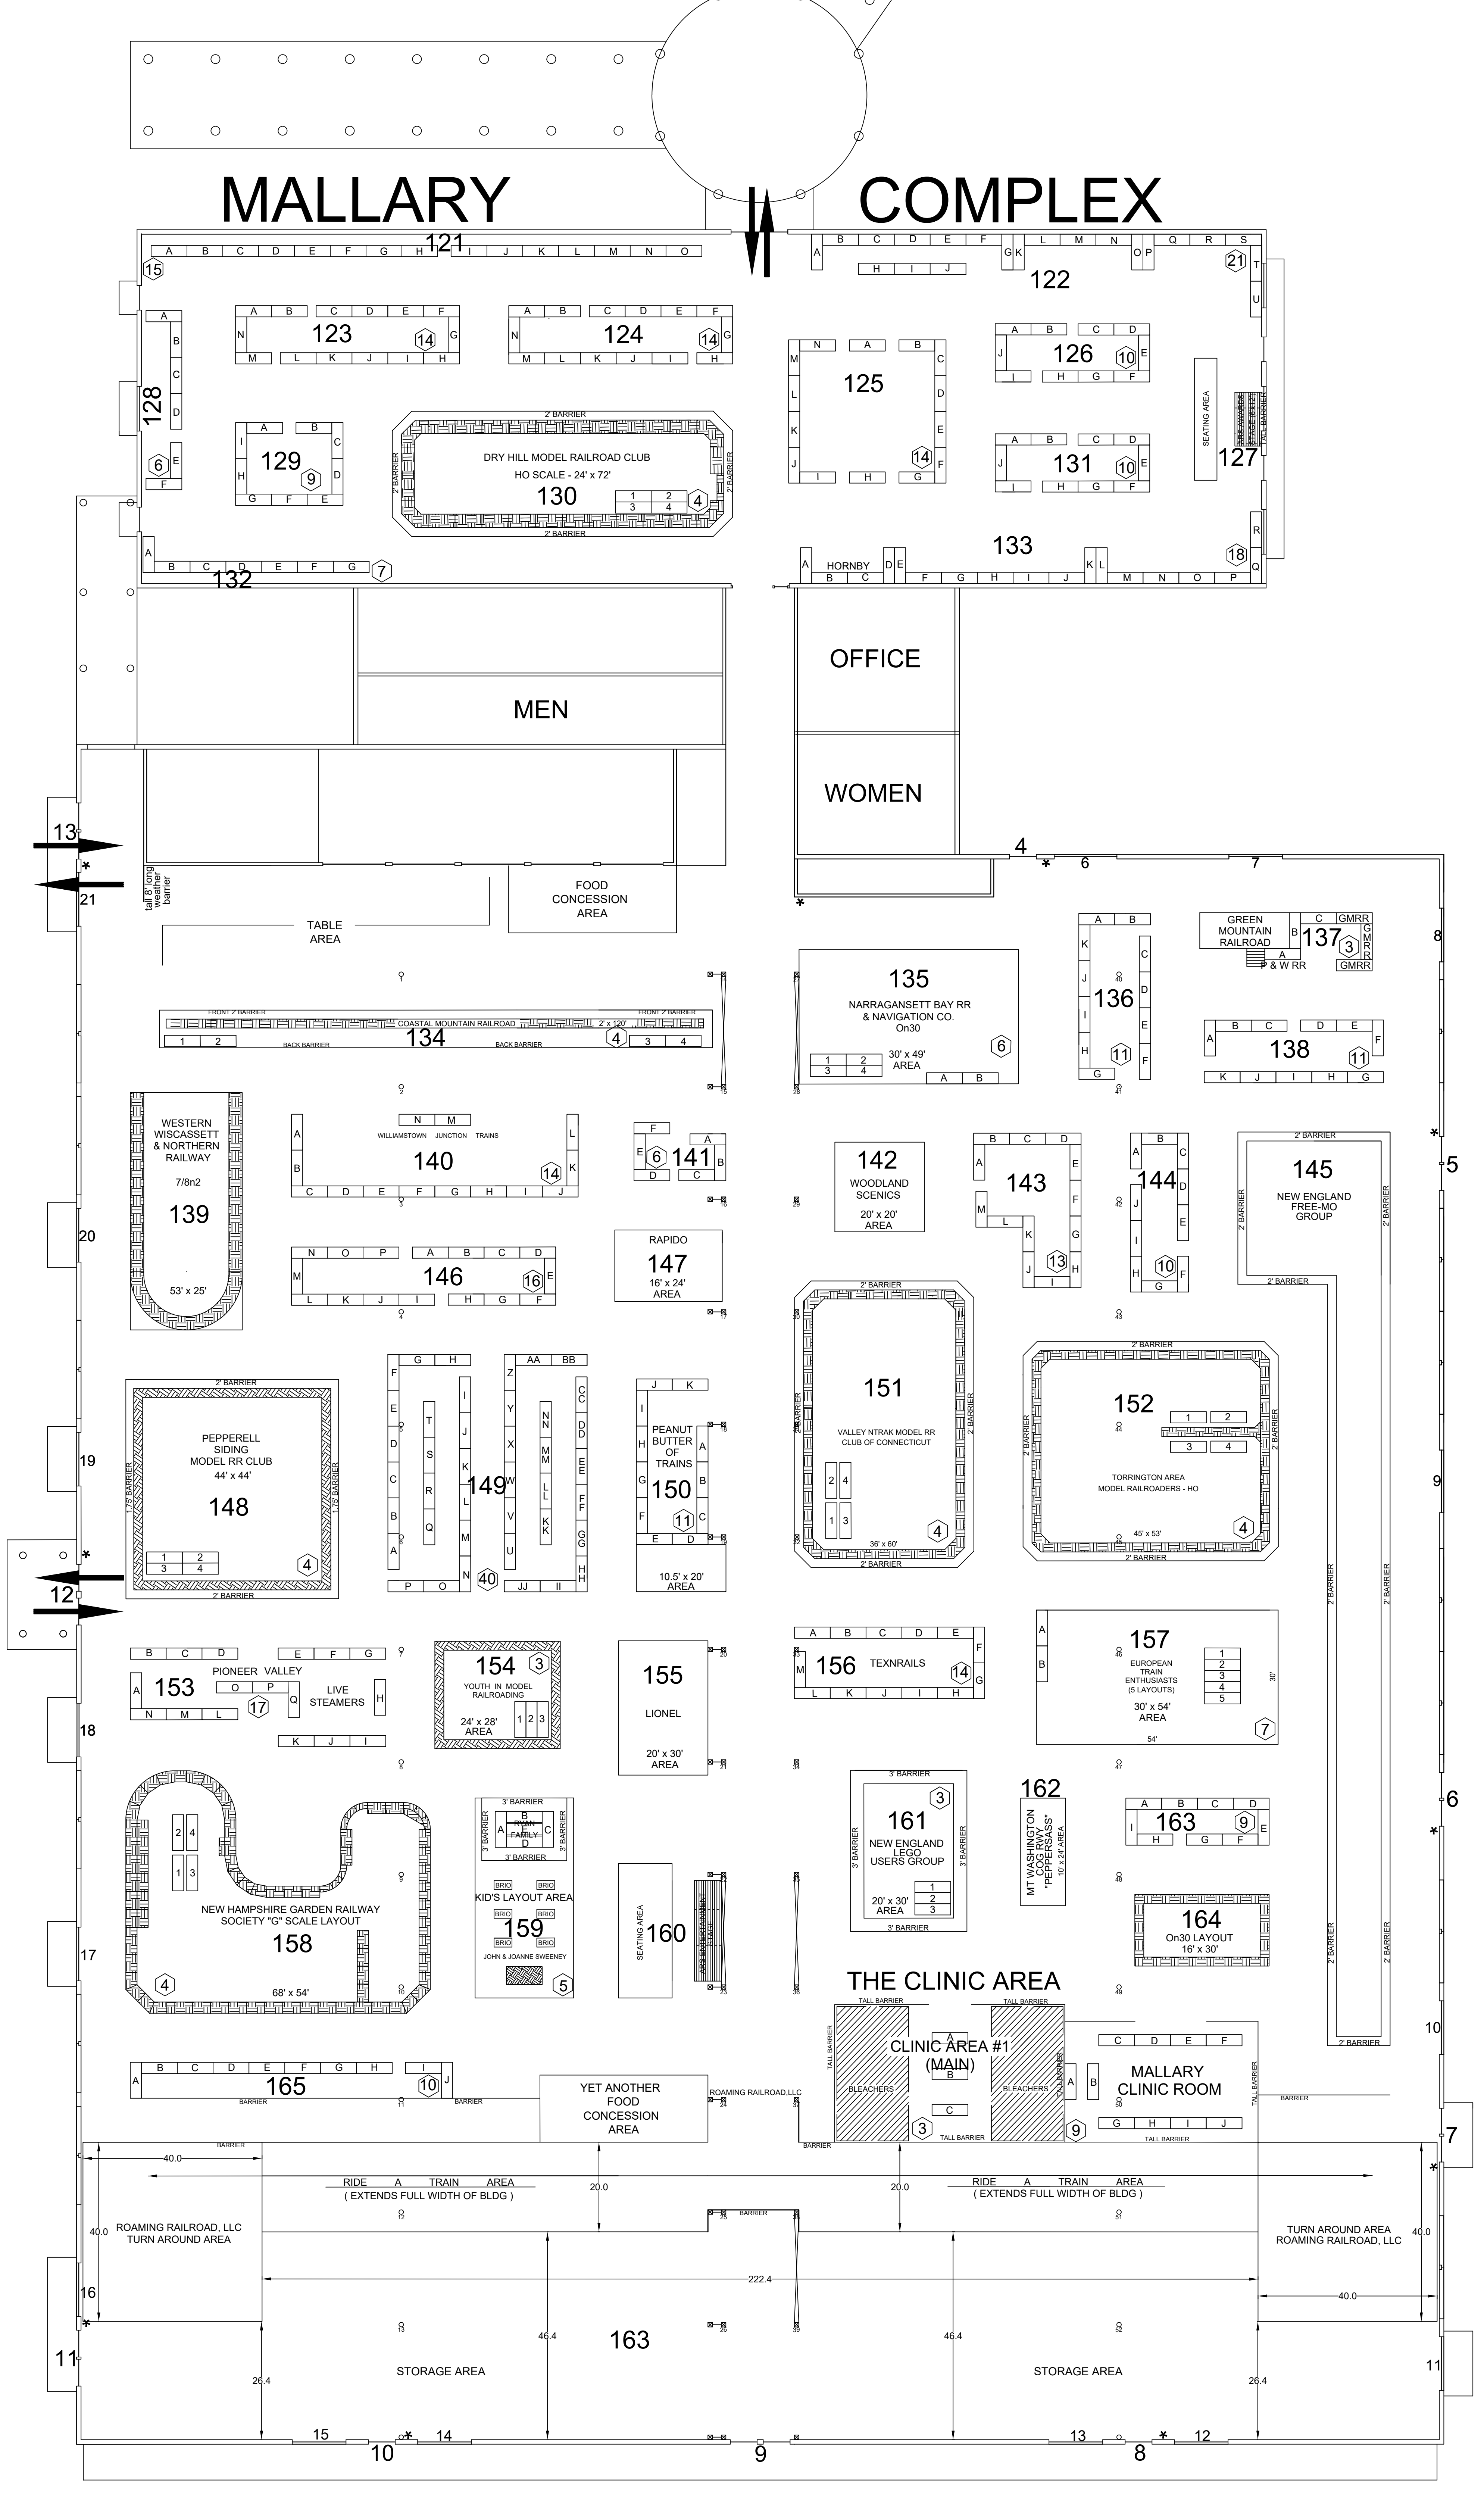

AMHERST RAILWAY SOCIETY'S 2017 RAILROAD HOBBY SHOW

FLOOR PLANS

ORIGINAL SCALE: 1/16 INCH = 1 FOOT

LEGEND FOR ALL BUILDINGS

- 45 = Section
- (21) = Tables per Section
- * = Fire Alarm Location
- ⊗ = Column With Fire Extinguisher
- ↔ = Public Entry & Exit

RELATIVE BUILDING LOCATION

STROH BUILDING

YOUNG BUILDING