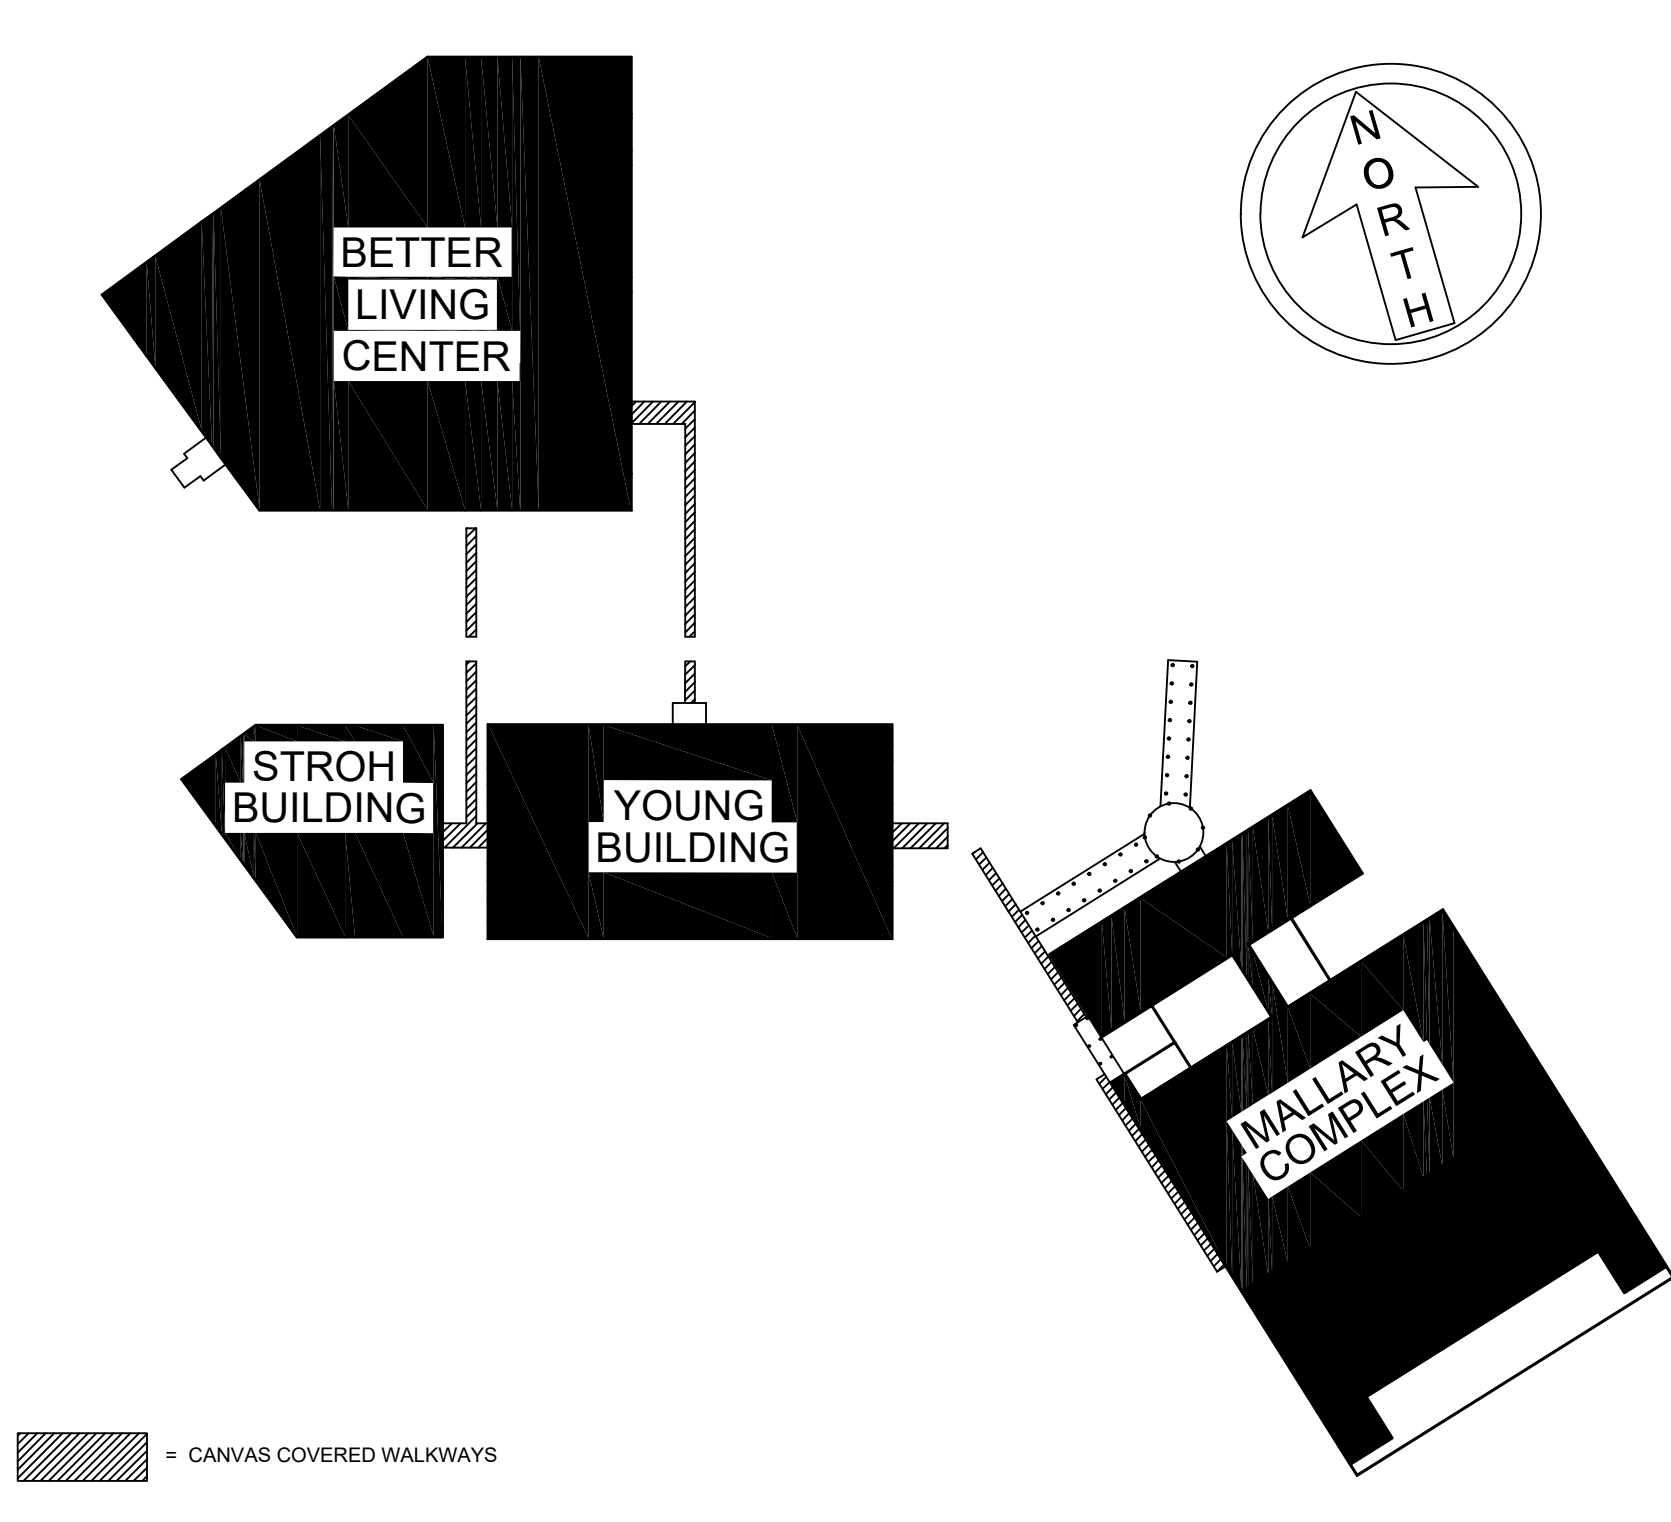

AMHERST RAILWAY SOCIETY'S 2017 RAILROAD HOBBY SHOW

FLOOR PLANS

ORIGINAL SCALE: 1/16 INCH = 1 FOOT

LEGEND FOR ALL BUILDINGS

- 45 = Section
- (21) = Tables per Section
- * = Fire Alarm Location
- ⊗ = Column With Fire Extinguisher
- ↔ = Public Entry & Exit

RELATIVE BUILDING LOCATION

STROH BUILDING

YOUNG BUILDING